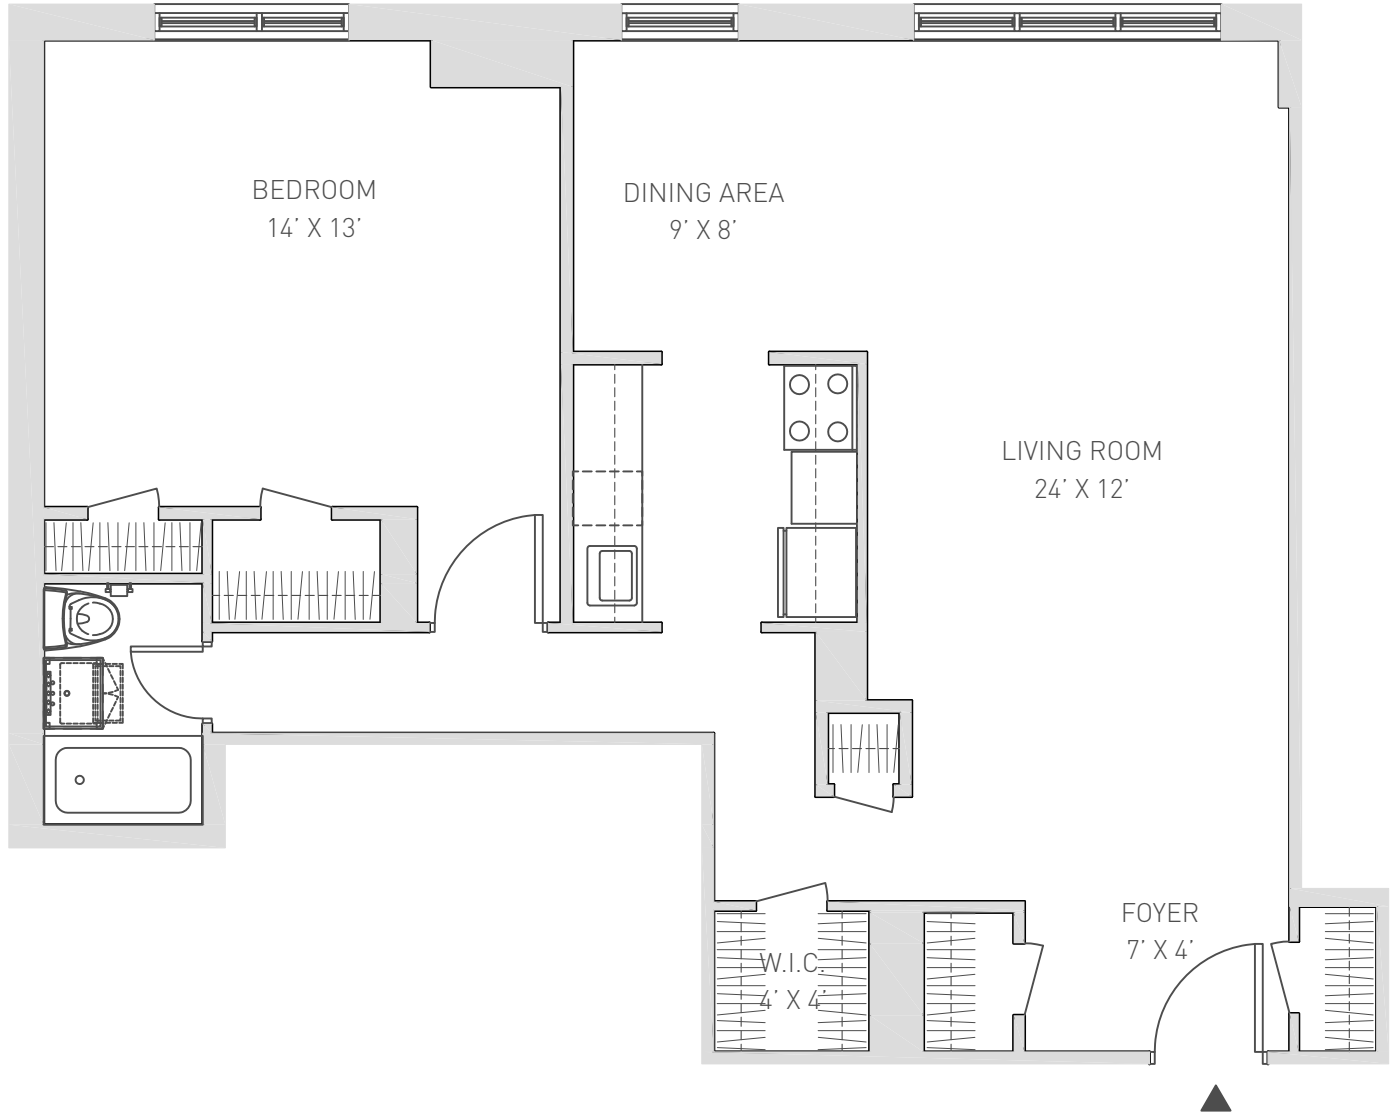

220 EAST 63RD STREET

PENTHOUSE A

1 BEDROOM

1 BATHROOM

APARTMENT: 905 S.F.

ALL DIMENSIONS AND SQUARE FOOT AREA OF UNIT ARE APPROXIMATE.
THIS PLAN IS TO BE UTILIZED FOR REFERENCE ONLY.